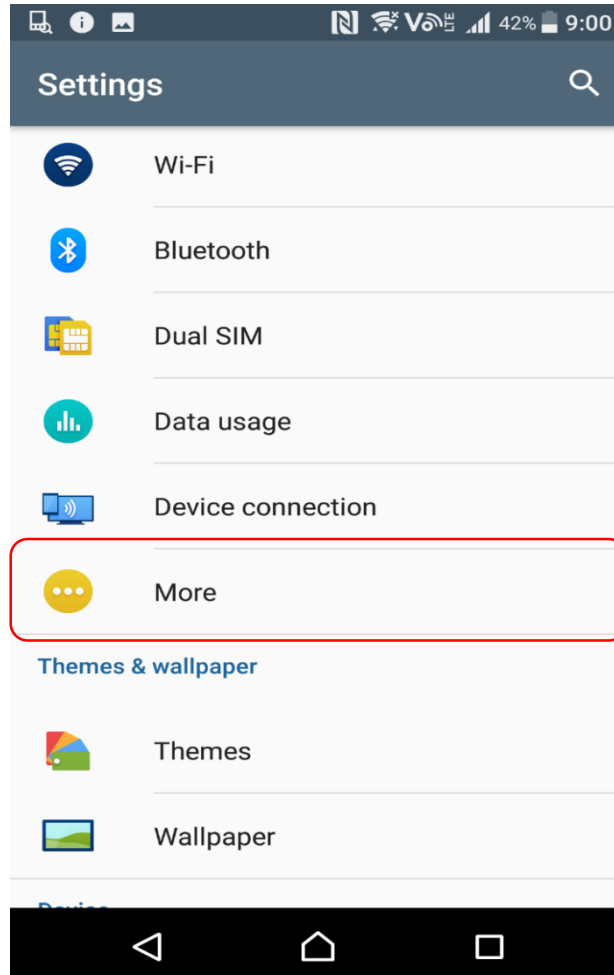

SETTING WIFI CALLING  *FOR*

SONY

HOW TO TURN "on"

1. press *444*41#

2. go to 'Settings' > select 'more'

3. select 'wireless & networks' > wi-fi calling

4. select "on"