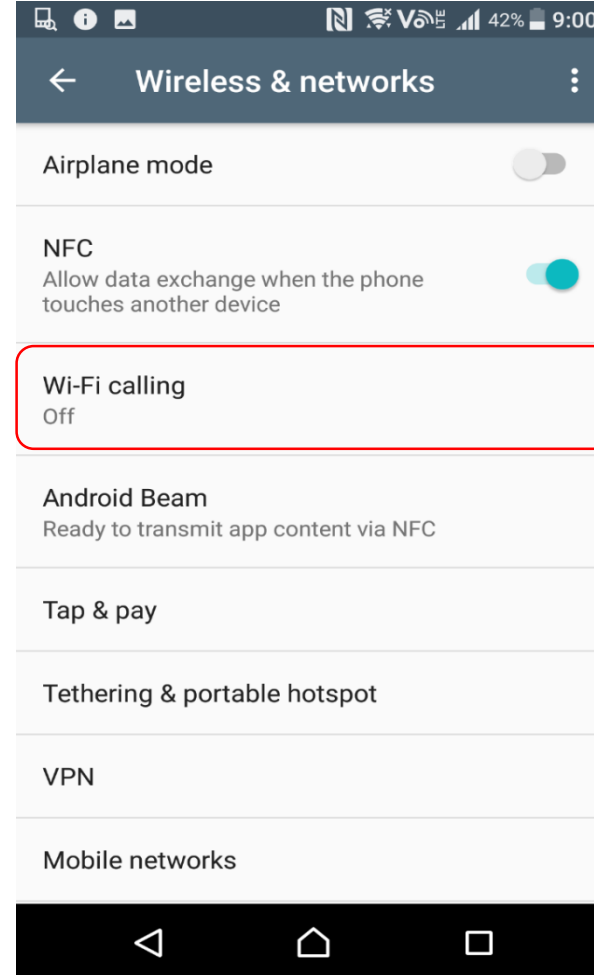

SETTING WIFI CALLING  *FOR*

SONY

HOW TO TURN "on"

1. press *444*41#

2. go to 'Settings' > select 'more'

3. select 'wireless & networks' > wi-fi calling

4. select "on"